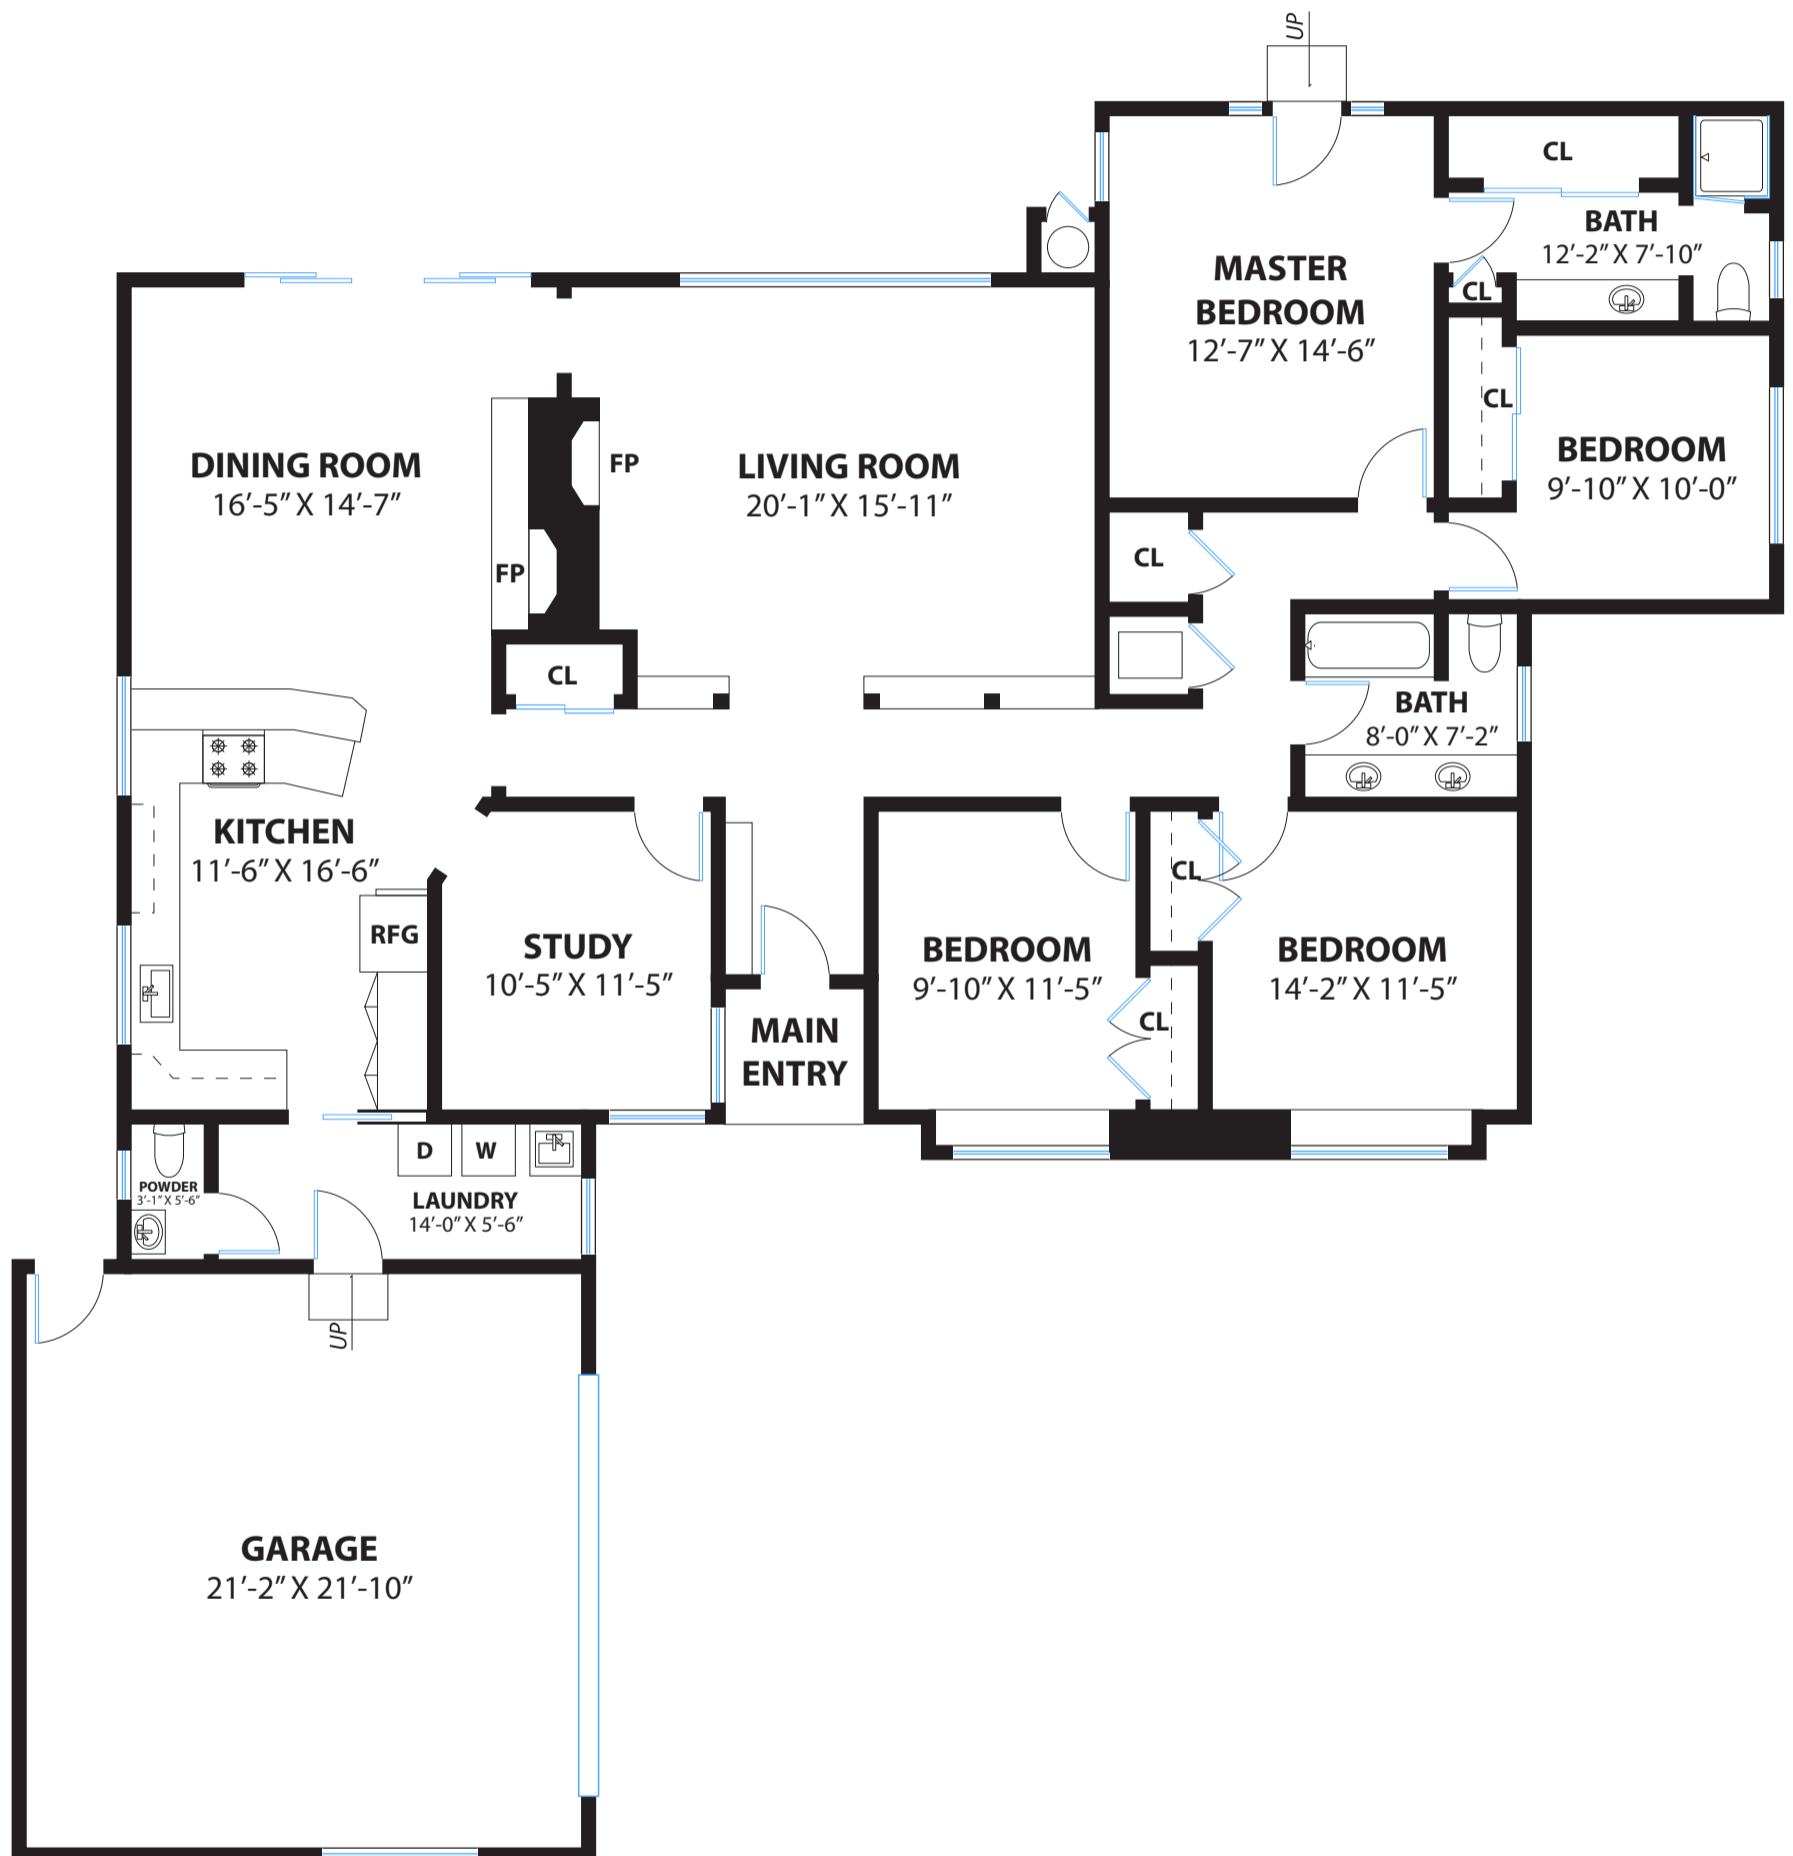

PROPERTY SQ FT INFORMATION

LIVING SPACE: 2107 SQ FT

* Main House (Main Level): 2107 Sq Ft

NON-LIVING SPACE: 501 SQ FT

* Garage: 501 Sq Ft

COMBINED: 2608 Sq Ft

PRESENTED BY : CLAUDIA MONTALBAN

DISCLAIMER: RENDERING BY OPEN HOMES PHOTOGRAPHY. ALL MEASUREMENTS ARE APPROXIMATE AND MAY NOT BE EXACT.
DO NOT RELY ON THE ACCURACY OF THIS FLOOR PLAN WHEN DETERMINING THE PRICE OF A PROPERTY OR MAKING DECISIONS
REGARDING BUYING OR SELLING OF PROPERTIES WITHOUT INDEPENDENT VERIFICATION.